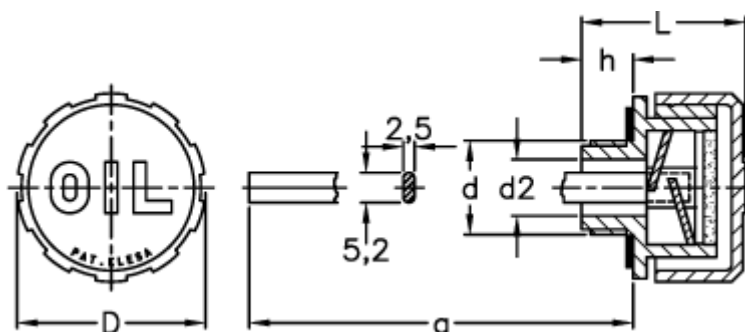

Data Sheet

Article number: 2311053956

Description: E+G Breather plug
SFP.30-16x1,5+F+a FIL

Measures

a = 188
D = 31
d = M16x1,5
d2 = 10
h = 9.5
L = 29.5